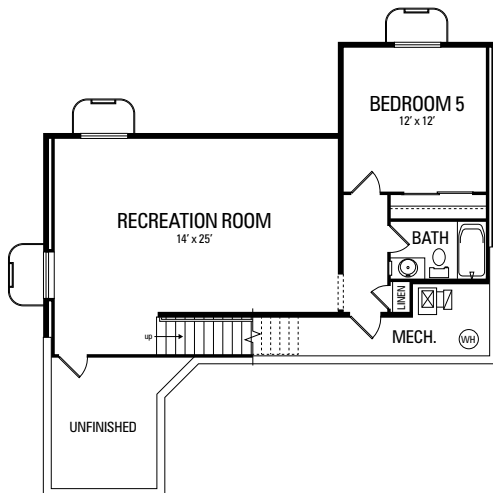

The Zuma

4 Bedrooms | 2.5 Baths | 2358 Square Feet (3308 Total SF)

MAIN FLOOR
1040 SQ. FT

UPPER FLOOR
1318 SQ. FT

OPT. FINISHED BASEMENT
950 SQ. FT

OPT. MASTER BATH