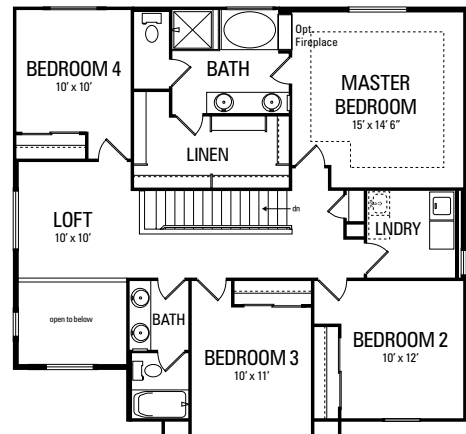

The Zuma

4 Bedrooms | 2.5 Baths | 2358 Square Feet (3308 Total SF)

MAIN FLOOR
1040 SQ. FT

UPPER FLOOR
1318 SQ. FT

OPT. FINISHED BASEMENT
950 SQ. FT

OPT. MASTER BATH