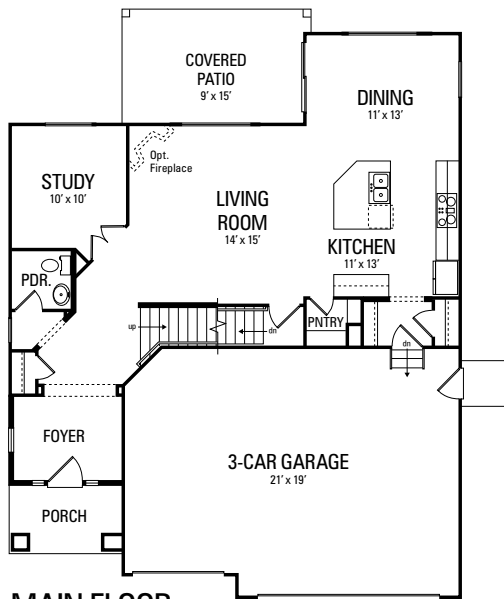

The Zuma

4 Bedrooms | 2.5 Baths | 2358 Square Feet (3308 Total SF)

MAIN FLOOR
1040 SQ. FT

UPPER FLOOR
1318 SQ. FT

OPT. FINISHED BASEMENT
950 SQ. FT

OPT. MASTER BATH