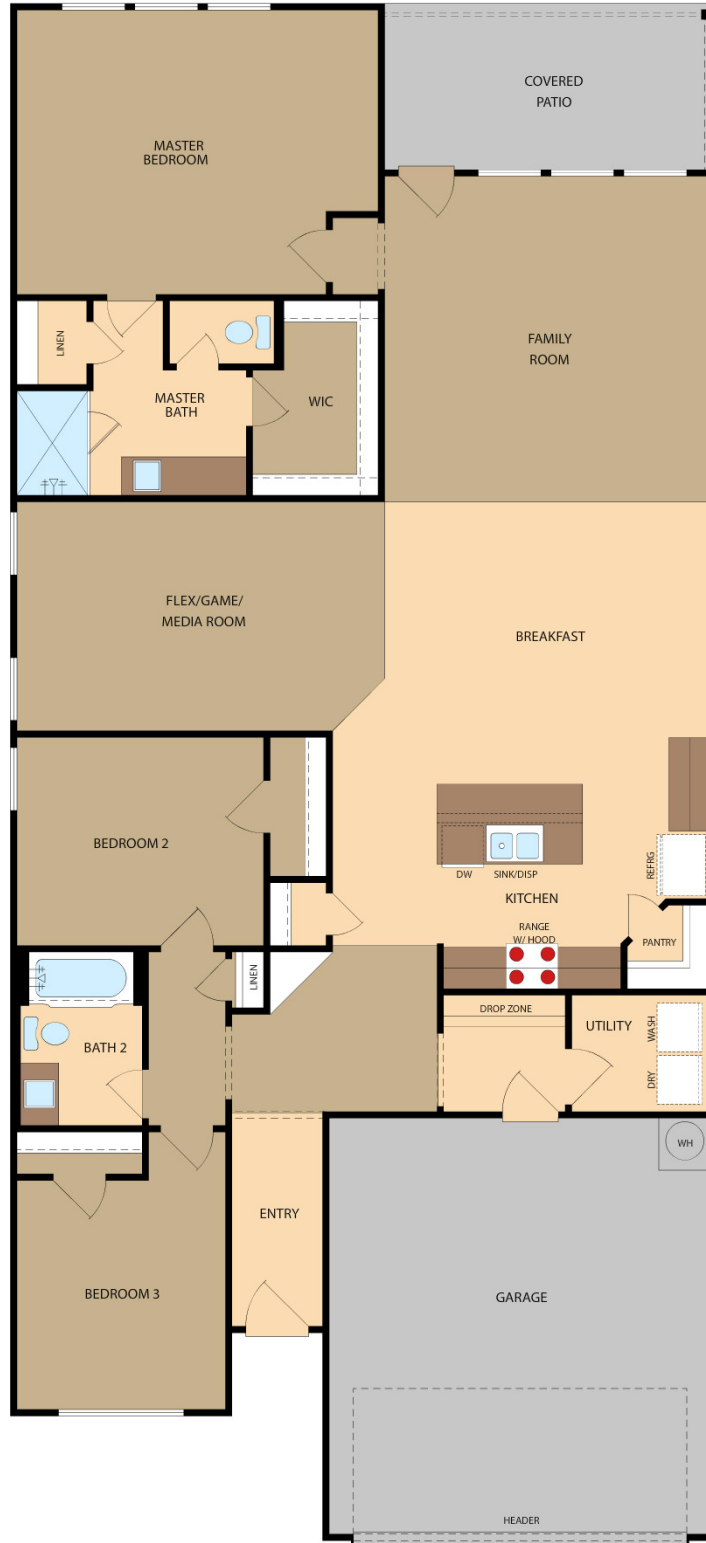

THE RUSK

3 beds | 2 baths | 2 car | 1,907 sq. ft.

***Please Note:** The enclosed materials are reproduced from artist's renderings. All measurements shown are approximate. Location, size and existence of doors, windows, walls, fireplaces, showers and any other items depicted may vary depending on exterior preference or choice of options. Prices, plans, benefits and locations are subject to change without notice. Floor plans, features, options/upgrades and benefits vary by community. See the Sales Specialist for more details. **Revised 12/31/2020**

yourviewhome.com

THE RUSK

3 beds | 2 baths | 2 car | 1,907 sq. ft.

***Please Note:** The enclosed materials are reproduced from artist's renderings. All measurements shown are approximate. Location, size and existence of doors, windows, walls, fireplaces, showers and any other items depicted may vary depending on exterior preference or choice of options. Prices, plans, benefits and locations are subject to change without notice. Floor plans, features, options/upgrades and benefits vary by community. See the Sales Specialist for more details. **Revised 12/31/2020**