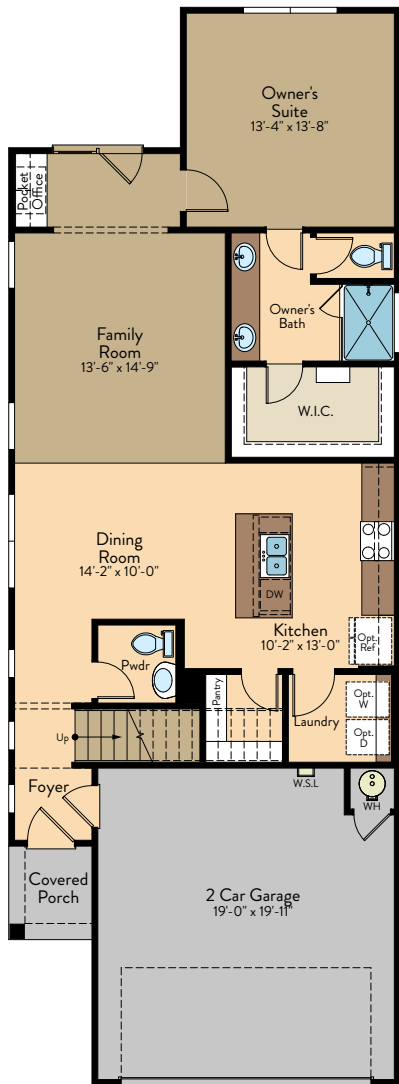

VIEW HOMES

RIO GRANDE FLOOR PLAN

[YOURVIEWHOME.COM](https://www.yourviewhome.com)

Prices, plans, features, and options are subject to change without notice. All square footage is approximate and varies by elevation. Additional restrictions may apply. See Sales Representative for details. 6/2022

RIO GRANDE FLOOR PLAN

Two Story | 2,448 SQ. FT. | 5 Bedrooms | 3.5 Baths | 2 Car Garage

MAIN FLOOR

SECOND FLOOR

YOURVIEWHOME.COM

RIO GRANDE OPTIONS

Two Story | 2,448 SQ. FT. | 5 Bedrooms | 3.5 Baths | 2 Car Garage

Opt. 4' Garage Extension

Opt. Dual Master Suite 2

Opt. Covered Patio

YOURVIEWHOME.COM