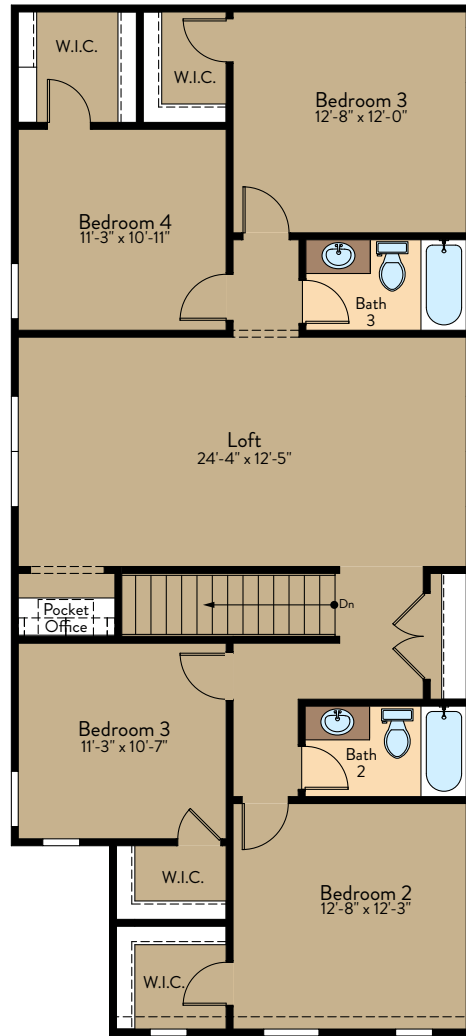

VIEW HOMES

RIO GRANDE FLOOR PLAN

[YOURVIEWHOME.COM](https://www.yourviewhome.com)

Prices, plans, features, and options are subject to change without notice. All square footage is approximate and varies by elevation. Additional restrictions may apply. See Sales Representative for details. 6/2022

RIO GRANDE FLOOR PLAN

Two Story | 2,448 SQ. FT. | 5 Bedrooms | 3.5 Baths | 2 Car Garage

MAIN FLOOR

SECOND FLOOR

YOURVIEWHOME.COM

RIO GRANDE OPTIONS

Two Story | 2,448 SQ. FT. | 5 Bedrooms | 3.5 Baths | 2 Car Garage

Opt. 4' Garage Extension

Opt. Dual Master Suite 2

Opt. Covered Patio

YOURVIEWHOME.COM