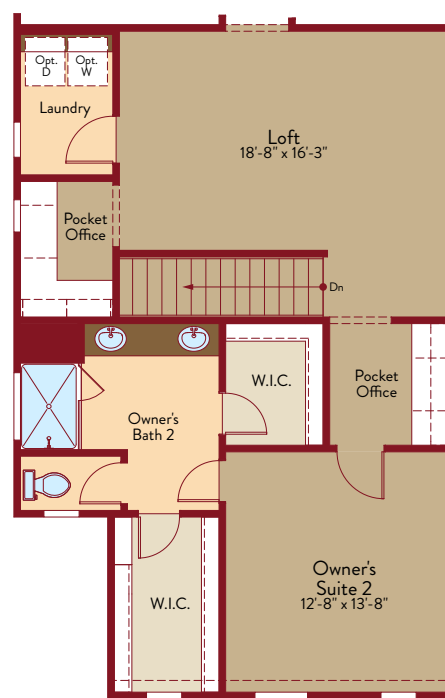

VIEW HOMES

RIO GRANDE FLOOR PLAN

[YOURVIEWHOME.COM](https://www.yourviewhome.com)

Prices, plans, features, and options are subject to change without notice. All square footage is approximate and varies by elevation. Additional restrictions may apply. See Sales Representative for details. 6/2022

RIO GRANDE FLOOR PLAN

Two Story | 2,448 SQ. FT. | 5 Bedrooms | 3.5 Baths | 2 Car Garage

MAIN FLOOR

SECOND FLOOR

YOURVIEWHOME.COM

RIO GRANDE OPTIONS

Two Story | 2,448 SQ. FT. | 5 Bedrooms | 3.5 Baths | 2 Car Garage

Opt. 4' Garage Extension

Opt. Dual Master Suite 2

Opt. Covered Patio

YOURVIEWHOME.COM