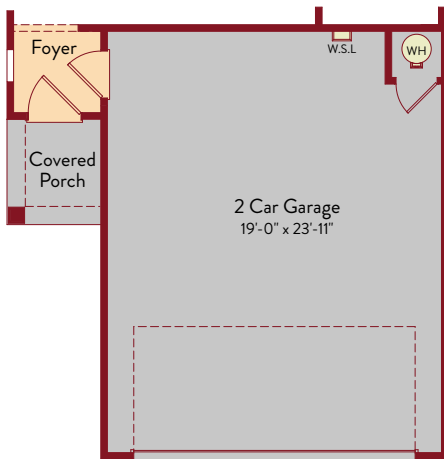

VIEW HOMES

RIO GRANDE FLOOR PLAN

[YOURVIEWHOME.COM](https://www.yourviewhome.com)

Prices, plans, features, and options are subject to change without notice. All square footage is approximate and varies by elevation. Additional restrictions may apply. See Sales Representative for details. 6/2022

RIO GRANDE FLOOR PLAN

Two Story | 2,448 SQ. FT. | 5 Bedrooms | 3.5 Baths | 2 Car Garage

MAIN FLOOR

SECOND FLOOR

YOURVIEWHOME.COM

RIO GRANDE OPTIONS

Two Story | 2,448 SQ. FT. | 5 Bedrooms | 3.5 Baths | 2 Car Garage

Opt. 4' Garage Extension

Opt. Dual Master Suite 2

Opt. Covered Patio

YOURVIEWHOME.COM