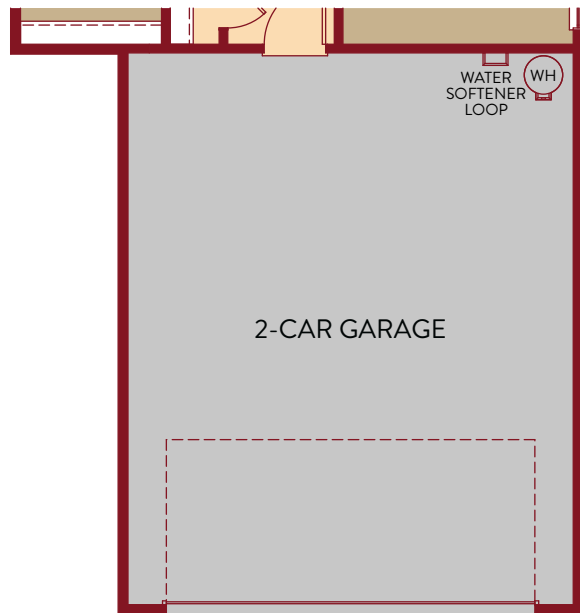

FLOOR PLAN

OPT. STUDY

OPT. COVERED PATIO

OPT. MASTER BATH
TUB / SHOWER

OPT. 4' EXTENDED GARAGE