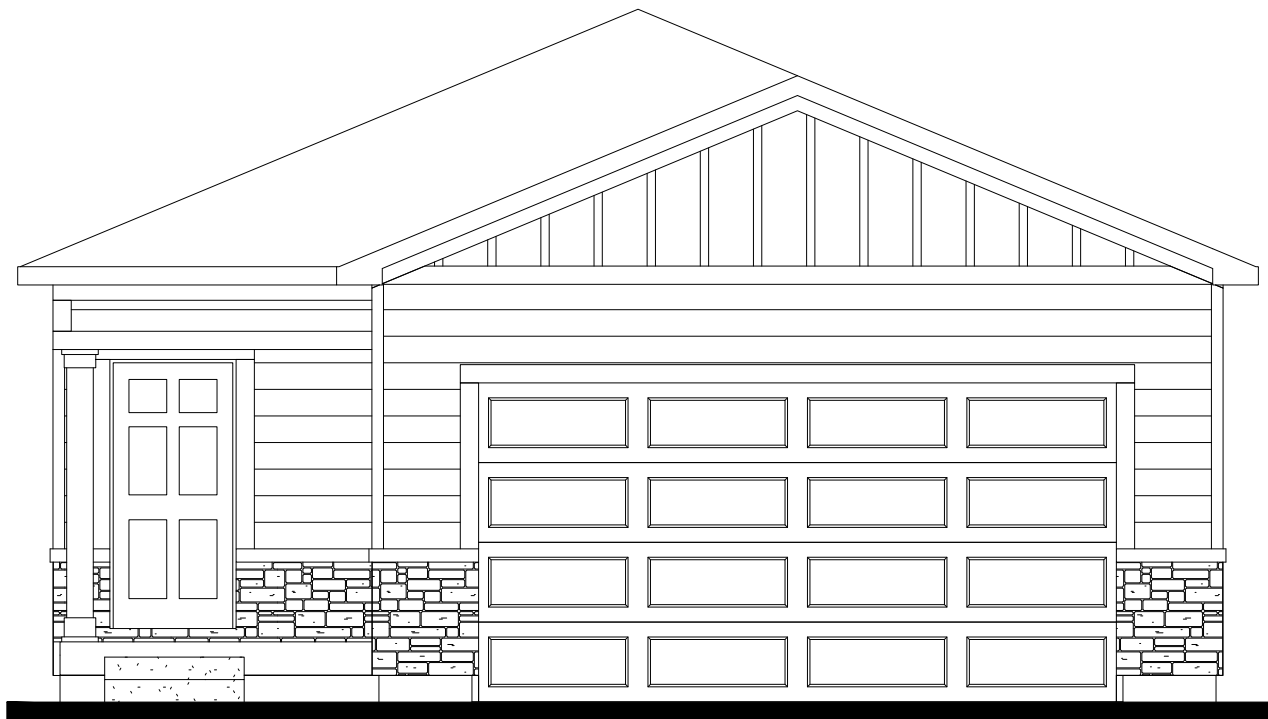

DEERFIELD FLOOR PLAN

Single Story | 1,157 SQ. FT. | 3 Bedrooms | 2 Baths | 1.5 Car Garage

FARMHOUSE

MODERN

TRADITIONAL

YOURVIEWHOME.COM - 605.484.2951

DEERFIELD FLOOR PLAN

Single Story | 1,157 SQ. FT. | 3 Bedrooms | 2 Baths | 1.5 Car Garage