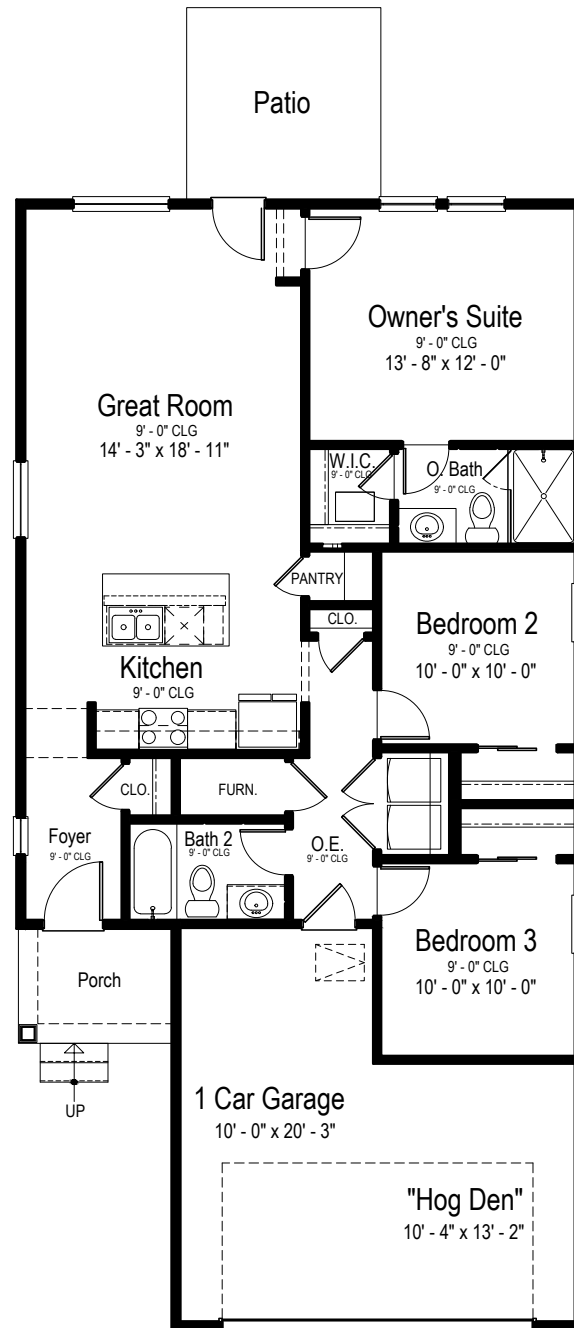

DEERFIELD FLOOR PLAN

Single Story | 1,157 SQ. FT. | 3 Bedrooms | 2 Baths | 1.5 Car Garage

FARMHOUSE

MODERN

TRADITIONAL

YOURVIEWHOME.COM - 605.484.2951

DEERFIELD FLOOR PLAN

Single Story | 1,157 SQ. FT. | 3 Bedrooms | 2 Baths | 1.5 Car Garage

Main Floor Plan

YOURVIEWHOME.COM - 605.484.2951